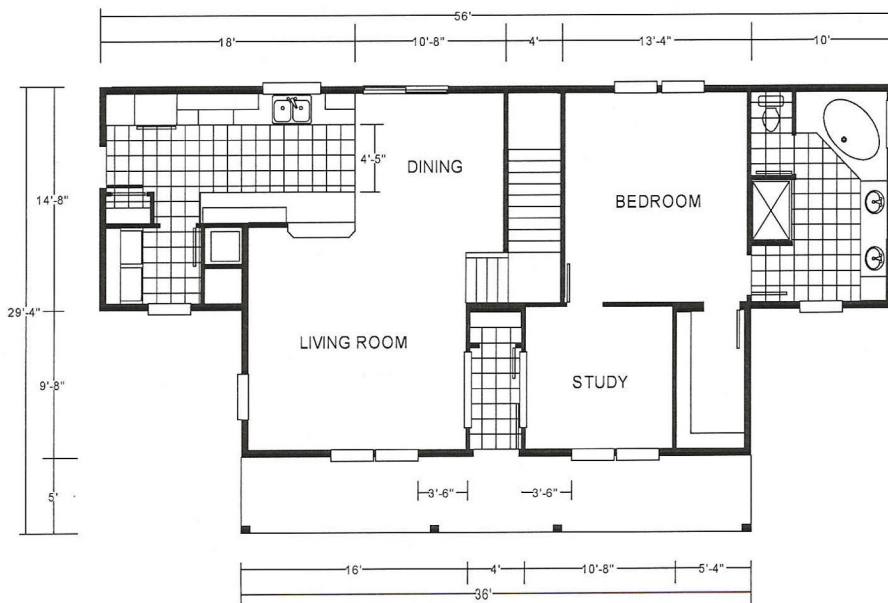

**ENTERMOD  
BUILDING SYSTEM  
HUNTSVILLE, AL  
256-880-8411**

**CAPE COUNTRY  
SERIES**

THE SOMERSET